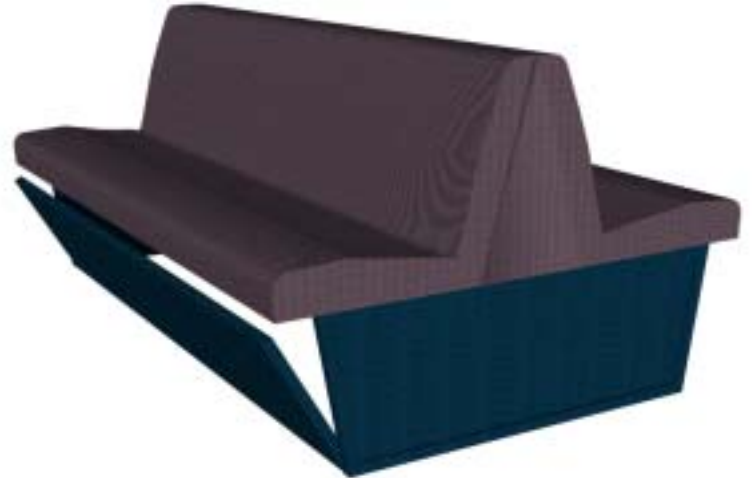

ARDUOUS, INC.

2300 Series Transit Bench

14 N. Western Ave. Tonasket, WA 98855 (509) 486-0520 Fax: (509) 486-0630

Similar styling as our 2100 series exterior bench, our bench provides a comfortable, long lasting and lightweight seat. The interior bench length can be tailored to fit most locations, with a maximum length of 74" per bench; simply combine multiple benches to fit your configuration. Our interior benches are also available in a Closed Pedestal Back-to-Back configuration.

Options:

Arm Rests

Drink Holder on Back of Bench Unit

Open Pedestal

Closed Pedestal (Shown)

Suspended PFD Stowage Box(Shown)

Powder Coated or Upholstered

For additional information please contact us.